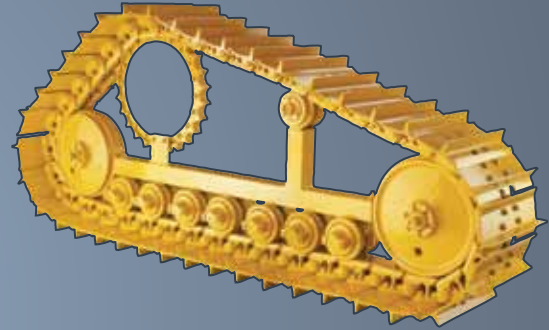

HEAVY EQUIPMENT

WIPS

Heavy Equipment

WORLDWIDE INDUSTRIAL PARTS & SUPPLY

Cutting Edges

WIPS supplies a complete line of Cutting Edges for CAT®, John Deere®, Case®, IH®, Komatsu®, Reynolds®, Fiat®, Kawasaki®, Volvo®, and others, including:

- Heat treated and carbon cutting edges
 - End Bits
 - Grader Blades
 - Snow Plow Blades
 - Mushroom Drag Shoes
- Tungsten Carbide Impregnation also available.

Engine Parts

- Pistons
- Liners
- Liner Seals
- Rings
- Valves
- Valve Guides
- Valve Springs
- Cylinder Heads
- Gasket Sets
- Rod and Main Bearings
- Nozzles
- Filters
- Turbos
- Water Pump Rebuild Kits
- Radiators
- ...and more

Final Drive Parts

- Gears
- Pinions
- Hubs
- Axle Shafts
- Bearings
- Supports
- Holders
- Gasket Sets
- Transmission and Scavenge Pumps
- ...and more

Ground Engaging Tools

WIPS supplies a complete line of Ground Engaging Tools, including teeth, adapters, cutting edges, and grader blades. Our extensive inventory covers Caterpillar® style, Esco® style, Hensley® style, Komatsu® style, H&L® style, Hendrix® style, John Deere® style, Adco® style, Bobcat® style, Ford® style, Galion® style, Fiat® style, Champion® style, and Hyundai® style parts.

Rubber Tracks

WIPS supplies a complete line of continuous rubber tracks for most mini-excavators, skid steer loaders, pavers and other machines. Idlers, sprockets and rollers are also available for mini-excavators and skid steer loaders.