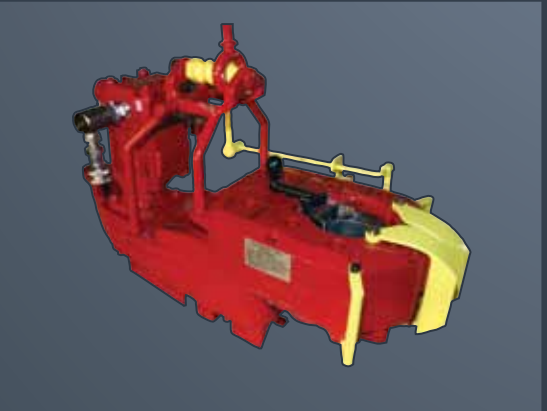

OILFIELD SUPPLIES

WIPS
Oilfield
WORLDWIDE INDUSTRIAL PARTS & SUPPLY

Oilfield

- Abrasives
- Absorbents
- Batteries
- Brake Bands
- Brake Blocks
- Brushes
- Chains & Accessories
- Clamps
- Cleaning Supplies
- Compressors
- Compress/Generator
- Compressor/Generator/Welding
- Coolers (Igloo)
- Cutting Tools
- DEF (Diesel Exhaust Fluid)
- Elevator Links/Bails
- Fall Protection Equipment
- Fasteners
- Filters (Air, Oil, Transmission)
- Fire Extinguishers
- First Aid Kits
- Fishing Tools
- Gas Detection Equipment (H2S Monitors etc.) & Rig Monitors
- Gas Detection Calibration & Bump Test Equipment
- Gatorade
- Gauges
- Generators
- Gloves
- Hammer Unions
- Hand Cleaners
- Hard Hats
- Hoisting Tools and Equipment
- Hoists
- Hose (Air, Hydraulic, Suction)
- Hose Fittings (Adapters & Couplers)
- Hydraulic Tongs (Sucker Rod & Tubing)
- Hydraulic Tools (Pumps, Rams, Cylinders, Jacks, Torque Tools)
- Ladders
- Load Binders
- Locks
- Lubricants
- Oil Savers/Wireline Packoffs
- Paraffin Knives
- Penetrating Oils
- Pumps
- Refrigerant (R134a)
- Regulators & Lubricators
- Rig Monitors
- Rigging Hardware
- Rod Hooks
- Rod Transfers
- Rope
- Rubber Products (Swab Cups, Pipe Wipers, Rod Stripper)
- Safety Equipment
- Saws & Blades
- Sealants
- SCBA Equipment (Self Contained Breathing Apparatus)
- Shovels & Rakes
- Spray Paints
- Sucker Rod Elevators

Vacuum Truck & Trailer – Parts and Supplies

- Vacuum Pumps – Fruitland
- Suction Hoses – Water and Oil; Various Sizes
- Fittings – Brass and Aluminum; Various Sizes
- Sight Glasses with 3" Nipples and Fittings; Various Sizes
- Dust Caps, Plugs & Chains
- Ball Valves, Center Punch Clamps, Swages, Rings & Pins, Buna Gaskets, Collars, Nipples, Ells, Screens; Various Sizes
- Safety: First Aid, Fire Extinguishers, Hard Hats & Gloves, Safety Glasses, Hwy. Triangle Reflector Kits
- Windshield Washer Fluid
- DEF (Diesel Exhaust Fluid)
- A/C Refrigerant R134a